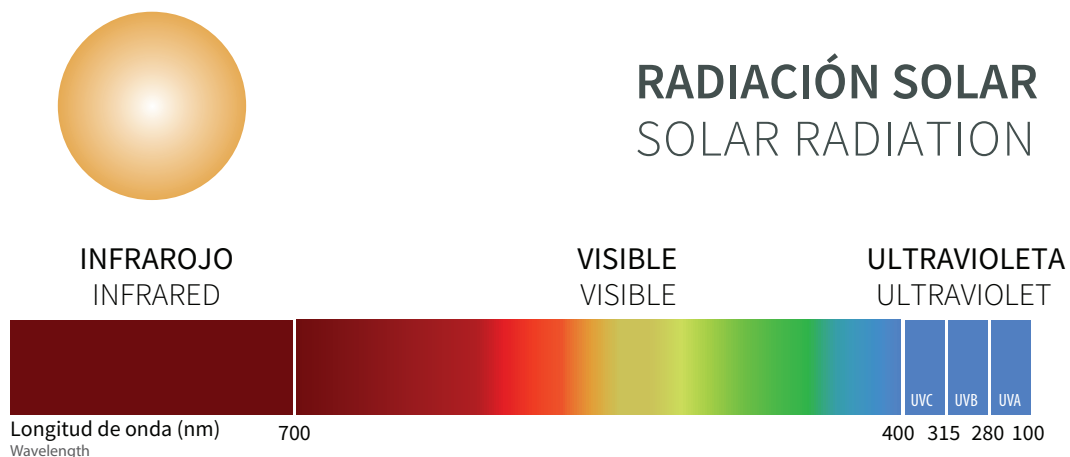

▪ Save energy and installation costs

Save energy from day one in lighting, heating and air conditioning.

10

COLORES
NEUTROS

NEUTRAL
COLOURS

La radiación solar a través del screen

Solar radiation through the screen