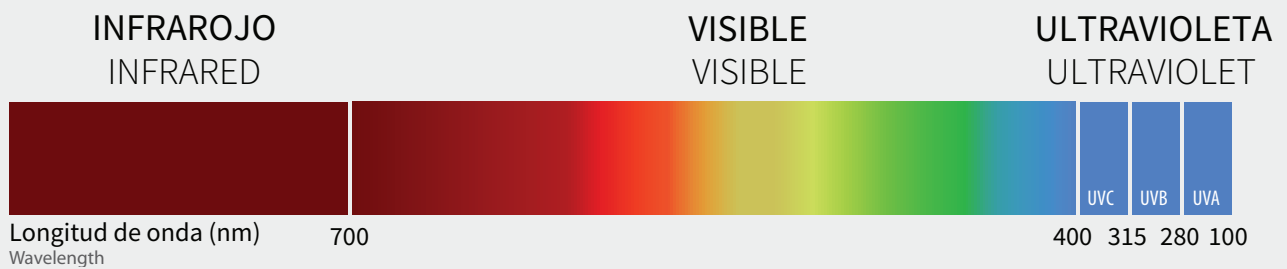

La radiación solar a través del screen

Solar radiation through the screen

RADIACIÓN SOLAR SOLAR RADIATION

SCREEN 30
es una solución térmica
para interior y para
una buena gestión de la luz.

SCREEN 30
is a thermal solution for interiors
and for the best light management.